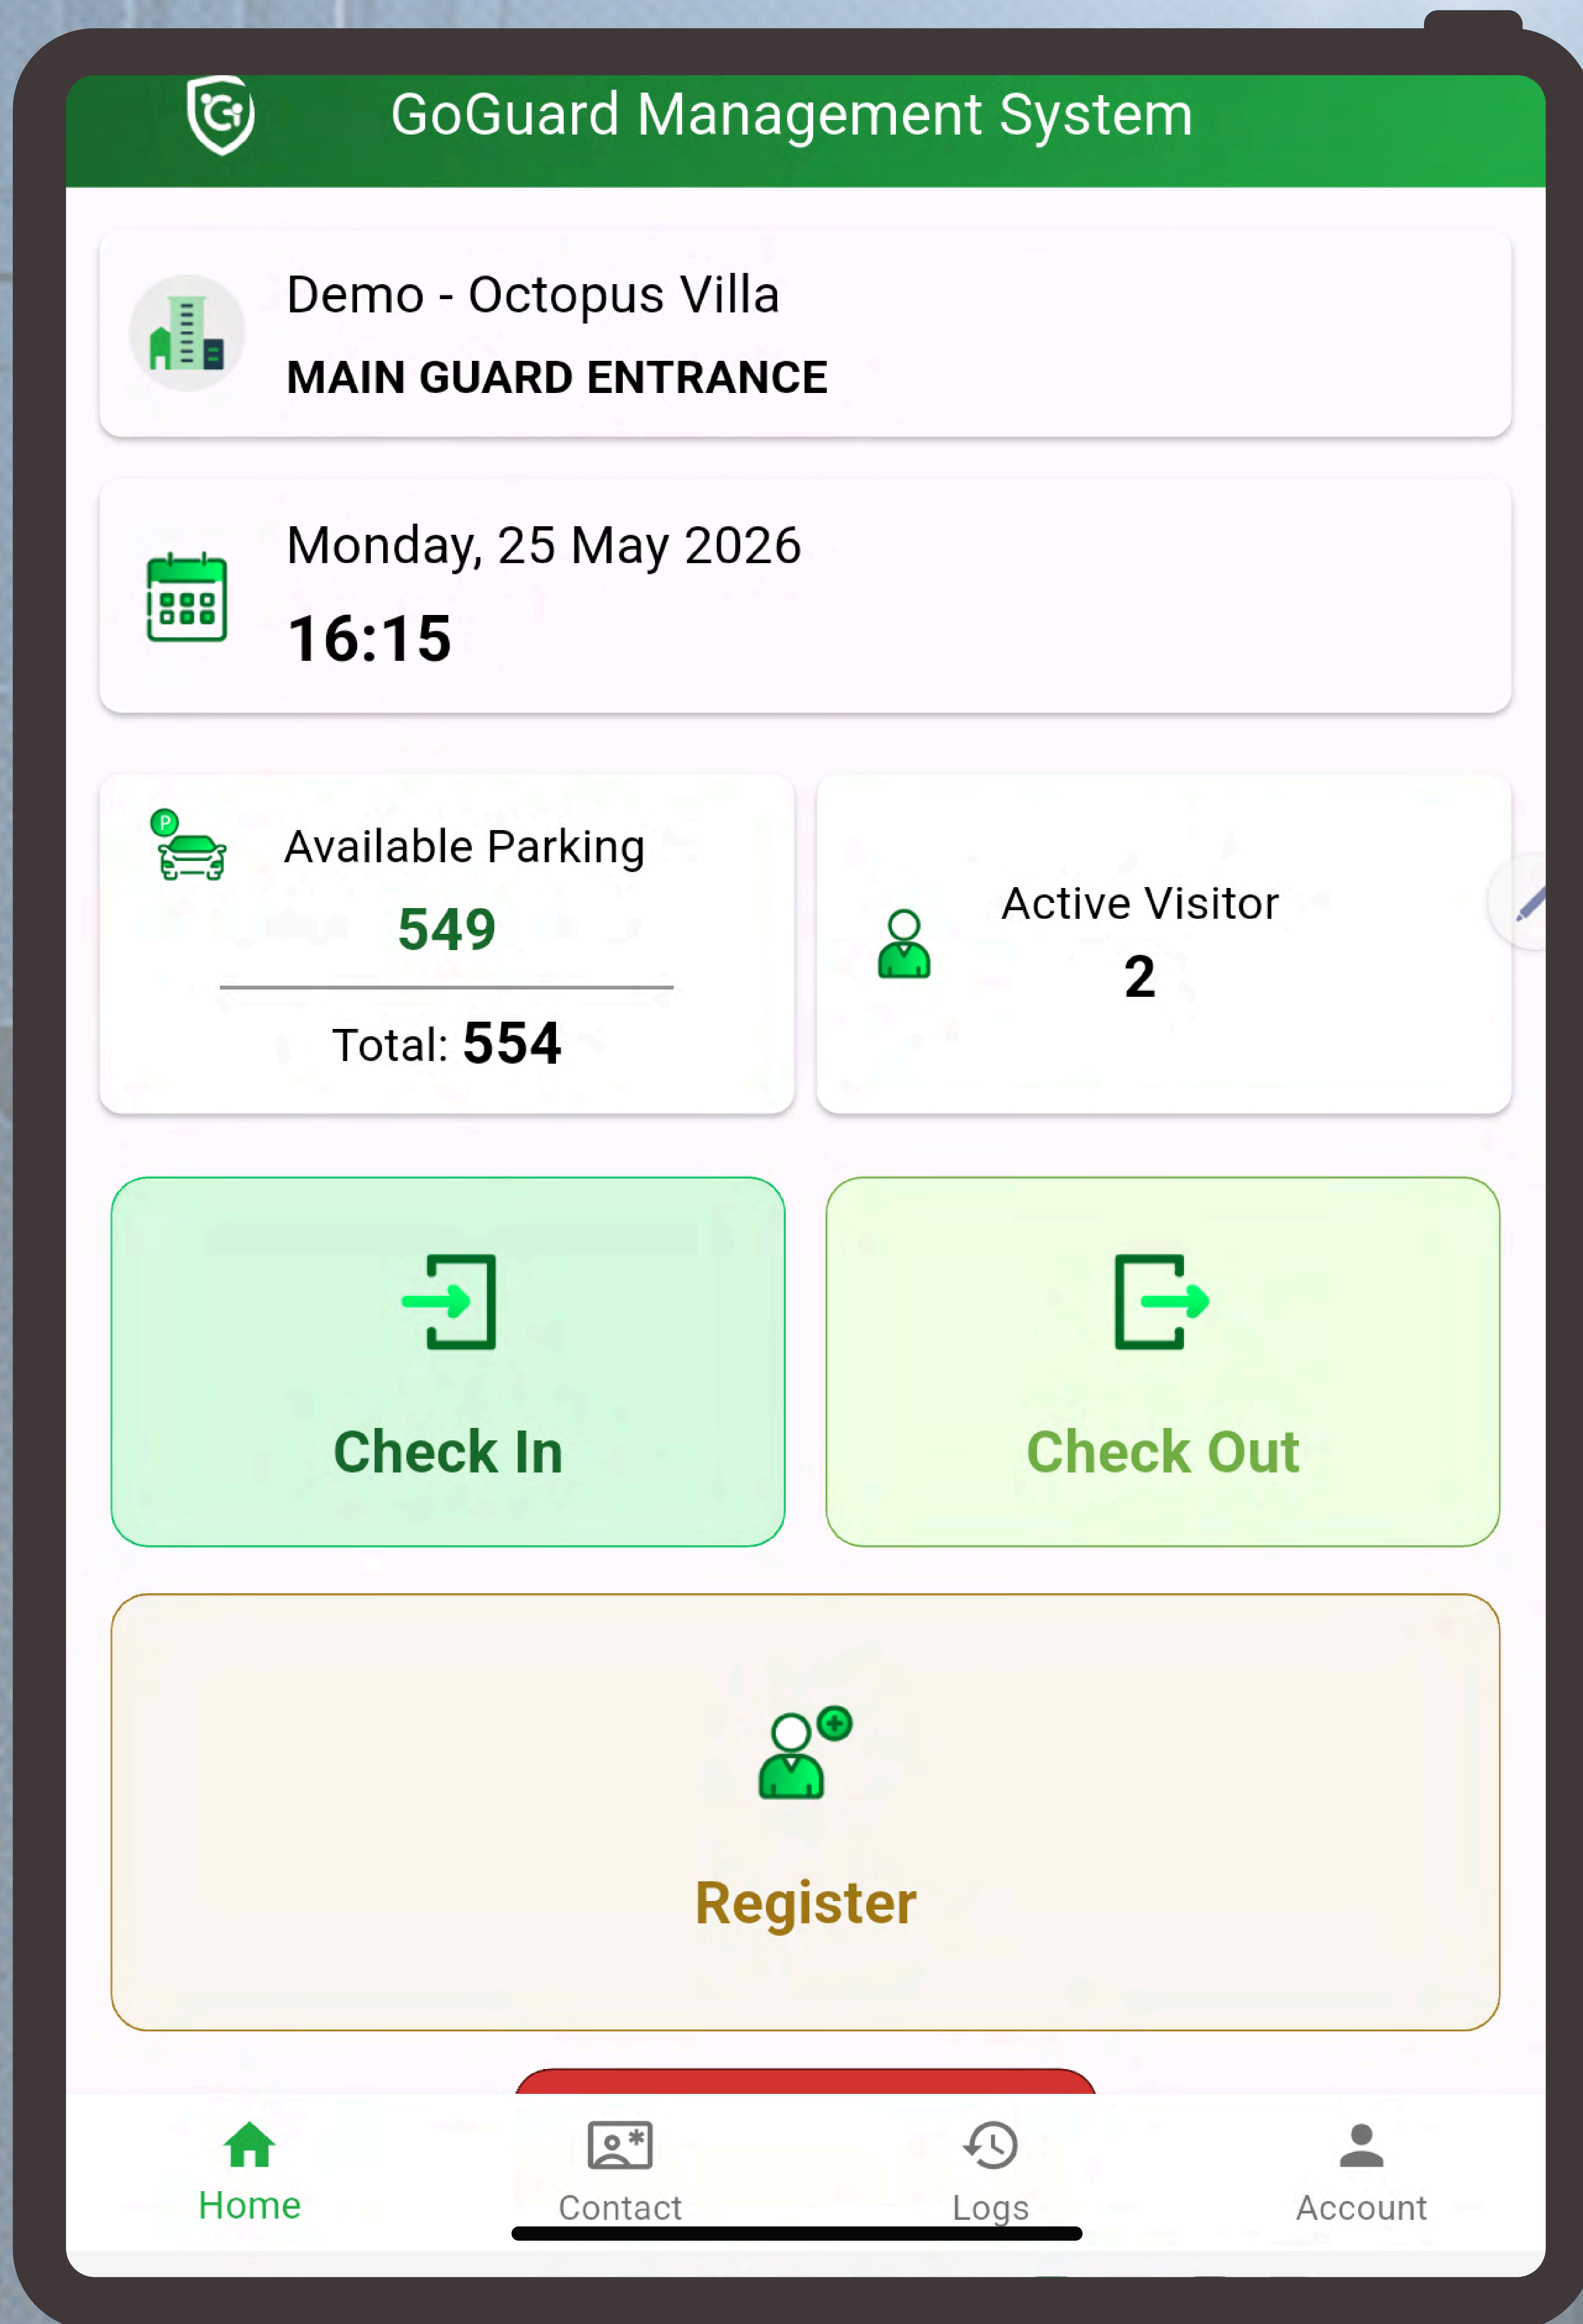

GOGUARD

GoGuard

Transforms traditional guarding processes with the integration of modern technology seamlessly.

BARRIER GATE INTEGRATION

Seamless guardhouse automation — once a visitor is checked in, the barrier gate opens automatically. No manual control required.